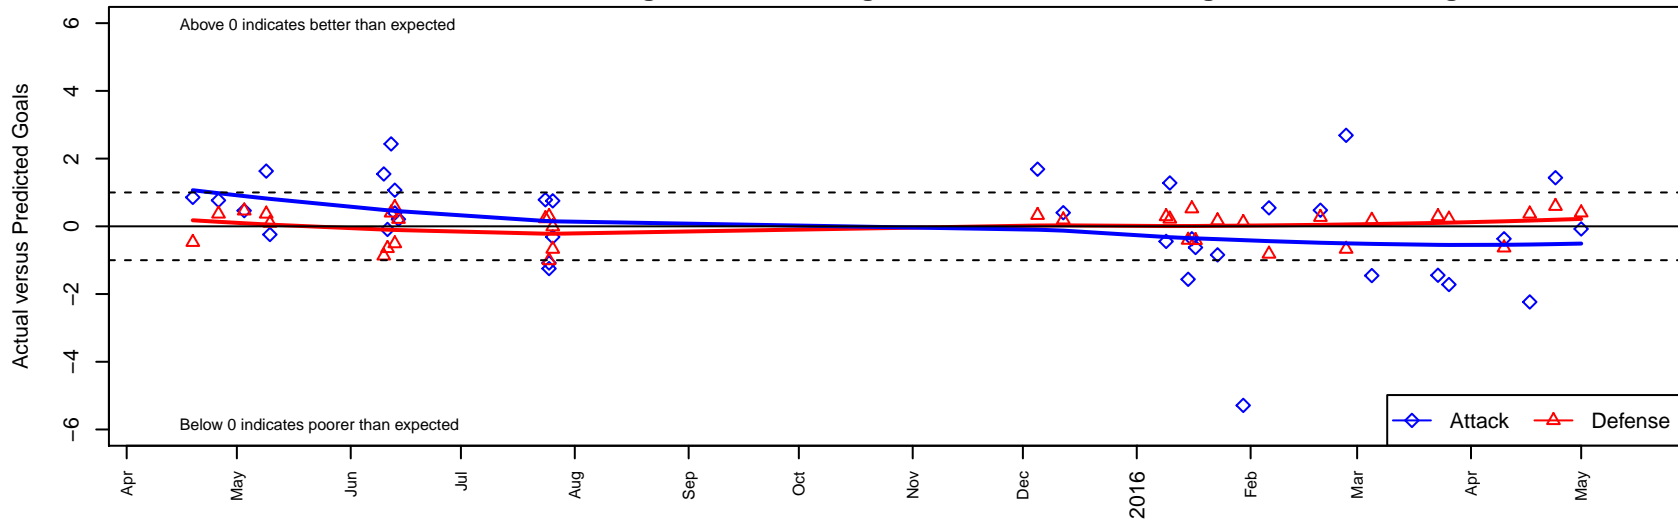

Crossfire Select Glenn G98

Crossfire Select
 Redmond, WA
 G98 total strength=1784
 attack=20.03 defense=45.73
 fall league = NPSL G Div 1 U18
 notes= McLaughlin 2014; Glenn 2015

alt names used:
 Crossfire Select G98–McLaughlin
 Crossfire Select G98 Glenn
 Crossfire Select 98 McLaughlin (WA)
 Crossfire Select G98–Glenn

Crossfire Select Glenn G98
 Dots are actual minus expected GF (blue circles) and GA (red triangles).
 Blue line is smoothed change in attack strength. Red is smoothed change in defense strength.

**attack and defense variance (black dot)
relative to other teams
and top 10 in region**