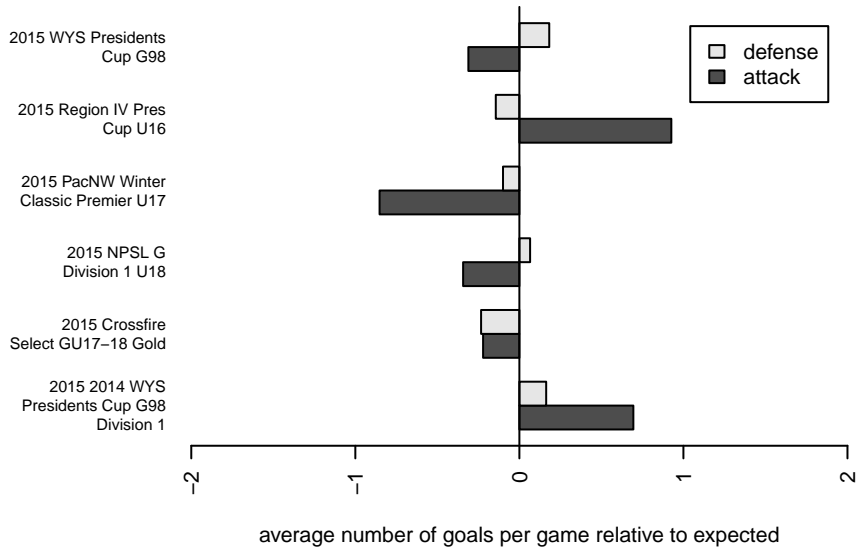

Performance relative to 13 month average