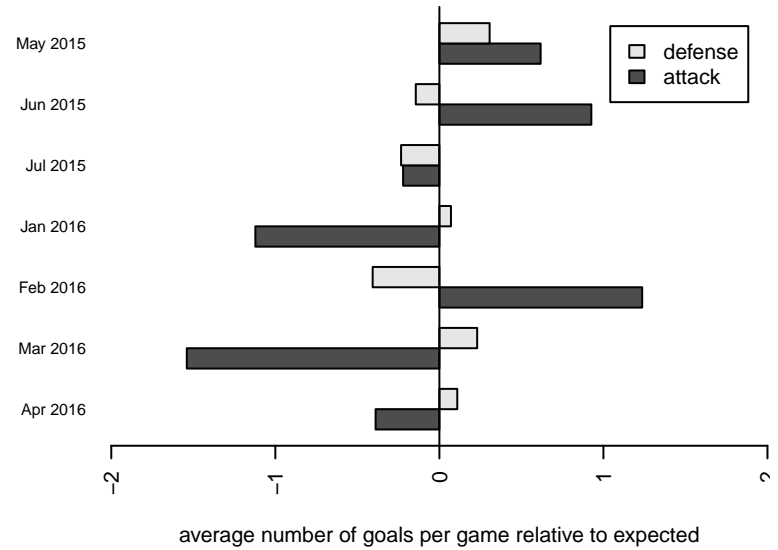

Performance relative to 13 month average