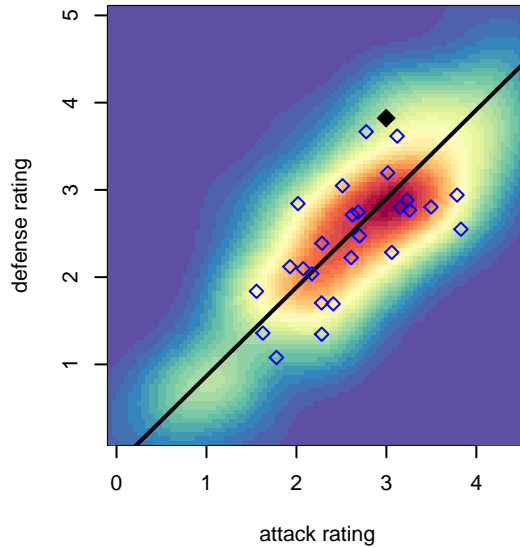

**attack and defense rating
relative to others at age
and all opponents in last 13 months**