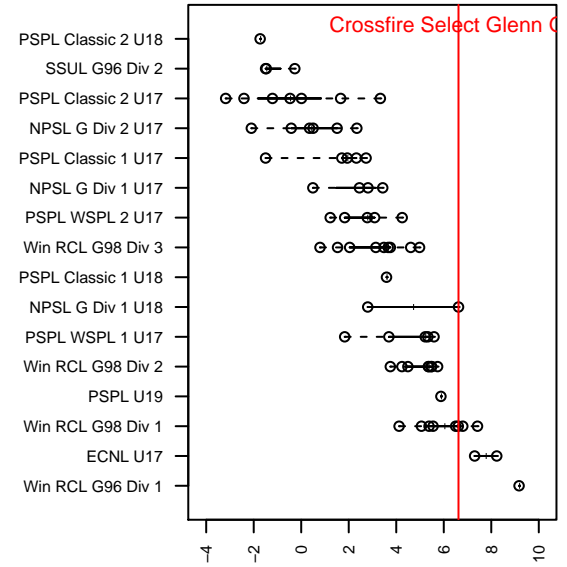

**attack and defense rating
relative to others at age
and all opponents in last 13 months**